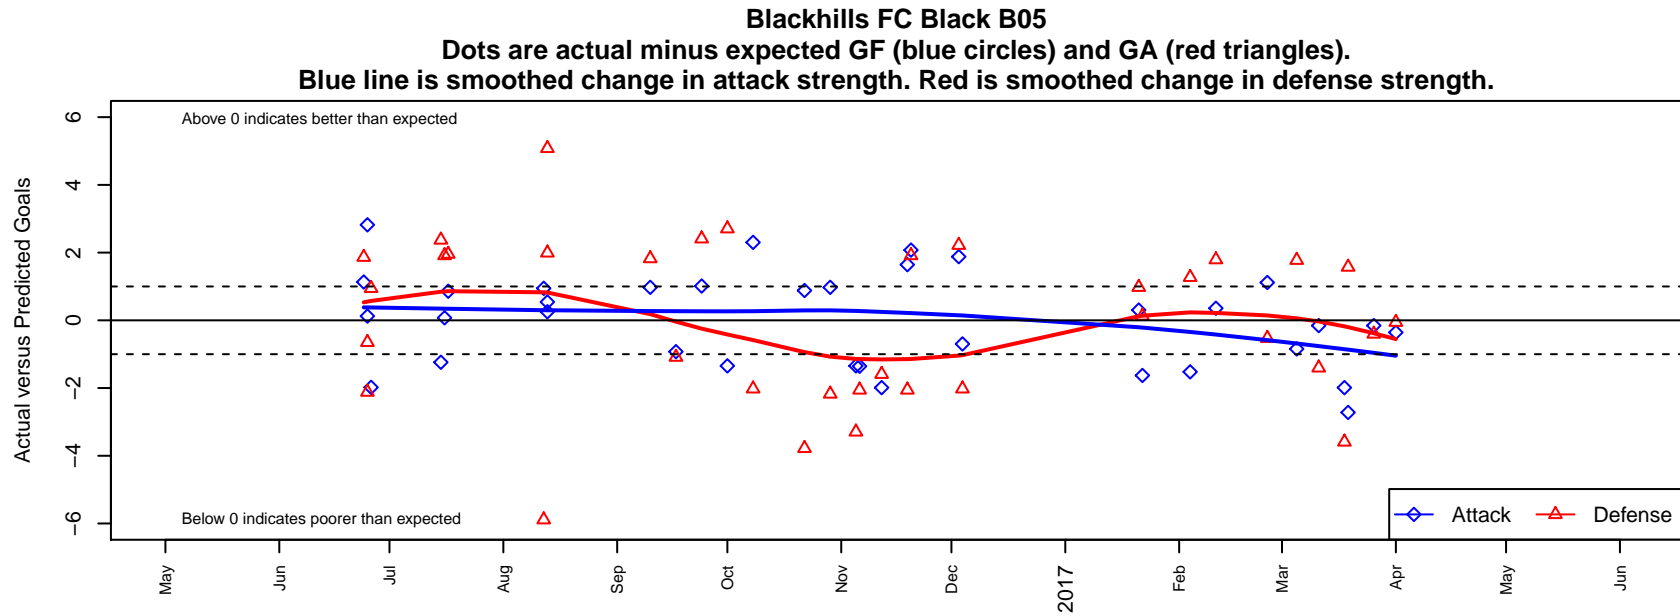

**attack and defense variance (black dot)
relative to other teams
and top 10 in region**

**attack and defense rating
relative to others at age
and all opponents in last 13 months**

Blackhills FC Black B05

Blackhills FC
Olympia, WA
B05 total strength=707
attack=1.23 defense=0.42
fall league = RCL B05 Div 2 9Aside
spr league = Win RCL B05 Div 3

alt names used:
Blackhills FC B05 Black
BLACKHILLS FC B 05 BLACK A (WA)
Blackhills FC B05 Black A
BLACKHILLS FC B 05 BLACK A (WA)
Blackhills FC B05 Black A
Blackhills FC B05 Black A

Venues played:
2016 Capital Cup BU12
2016 Nike Crossfire Challenge Gold 9v9 U12
2016 REDAPT Cup Gold U12
2016 RCL B05 Div 2 9Aside
2016 Win RCL B05 Div 3
2016 WYS Presidents Cup B05 Division 1