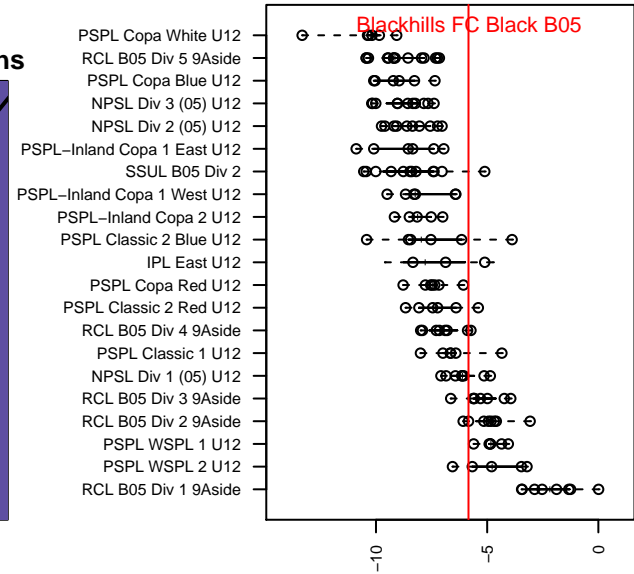

**attack and defense rating
relative to others at age
and all opponents in last 13 months**